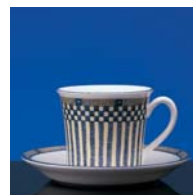

Coffee Cup Delphi
10.7cl/3.5floz
536994 04965