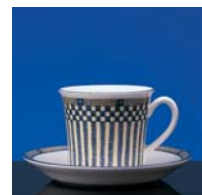

Universal Saucer  
14.5cm/5.7"  
**536994 01025**

Teacup Delphi  
18.5cl/6floz  
**536994 04963**

Tea Saucer Delphi  
14.5cm/5.7"  
**536994 04964**

Coffee Cup Delphi  
10.7cl/3.5floz  
**536994 04965**

Coffee Saucer Delphi  
12cm/4.7"  
**536994 04966**

# Samurai Blue 536994

Coffee Cup Can  
12cl/4.5floz  
**536994 03586**

Coffee Saucer Can  
14.5cm/5.5"  
**536994 03576**

Breakfast Cup  
30cl/10floz  
**536994 03270**

Breakfast/Soup Saucer  
16.5cm/6.5"  
**536994 03330**